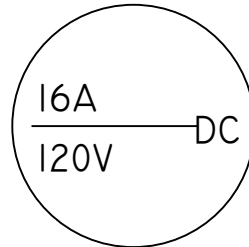

← NO ESC.

SEQUENCE

1	
1	- A
2	- B
2	
3	- C
4	- D

SWITCH RATING

REVISION HISTORY				
DESCRIPTION	REV	DATE	INITIAL	APPROVED

Drawing by:	Checked by:	Approved by:	Date:	REV: 00	Date: 2024/10/24	Scale: NTS
 COPYRIGHT: This drawing is the property of DEEBAR and is not to be used wholly or in part prior to written consent of the company.			4 POLE (2 NO + 2NC)			
			Drawing No: CR - 0213	Edition: 00	Sheet: 1	