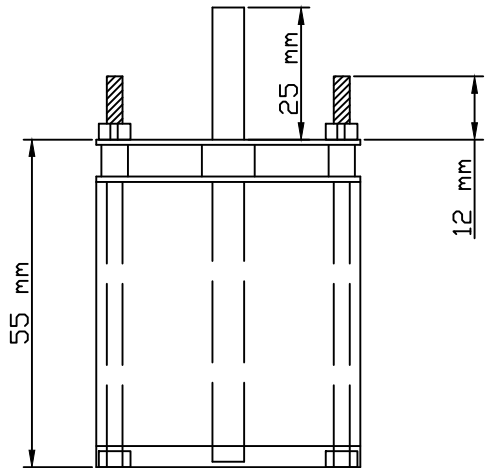

← NO ESC.

SEQUENCE

1	
1	- A
2	- B
2	
3	- C
4	- D

SWITCH RATING

REVISION HISTORY				
DESCRIPTION	REV	DATE	INITIAL	APPROVED

Drawing by:	Checked by:	Approved by:	Date:	REV: 00	Date: 2024/10/24	Scale: NTS
 COPYRIGHT: This drawing is the property of DEEBAR and is not to be used wholly or in part prior to written consent of the company.			4 POLE (2 NO + 2NC)			
			Drawing No: CR - 0213	Edition: 00	Sheet: 1	